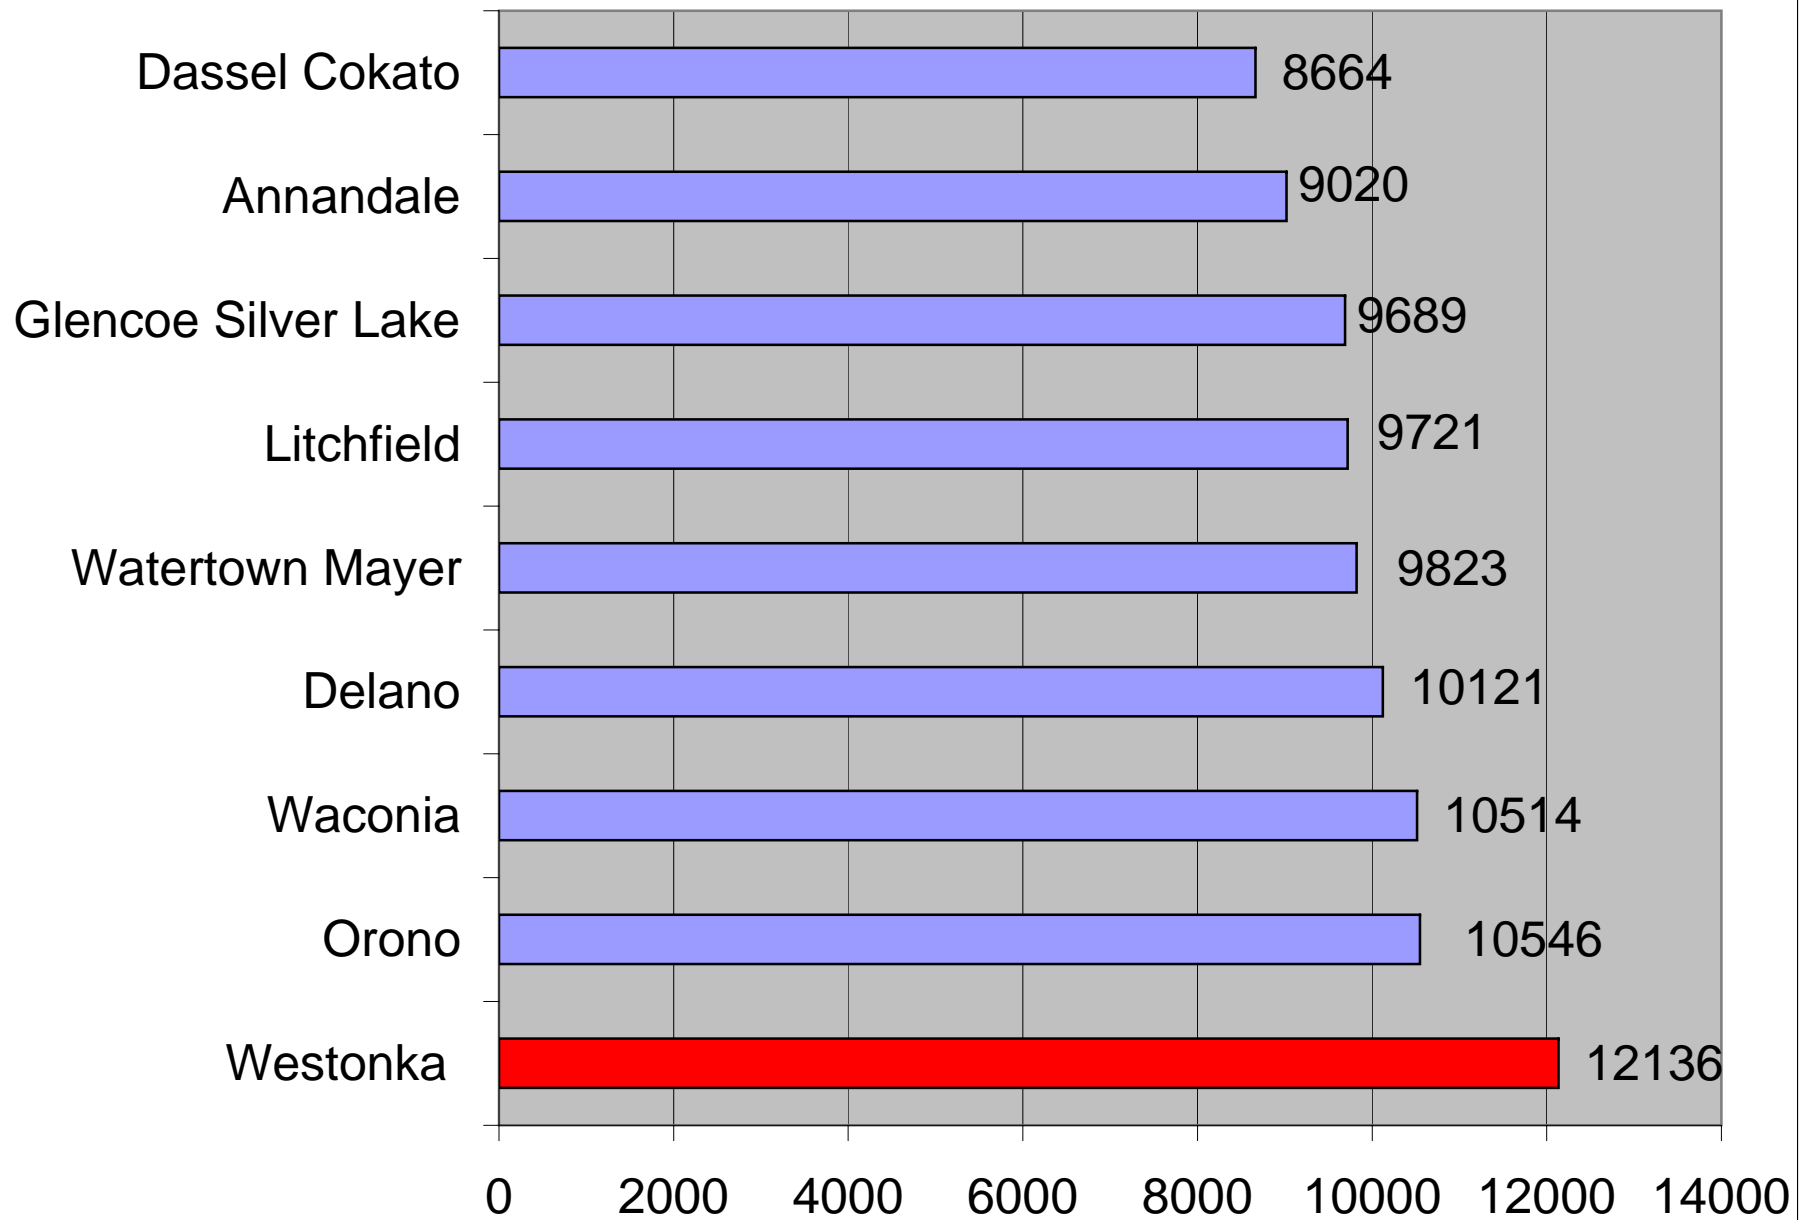

Wright County Conference Revenue Received Per Pupil

Data Source: MN Dept of Ed, Revenue per ADM, School District Financial Profiles, 2006